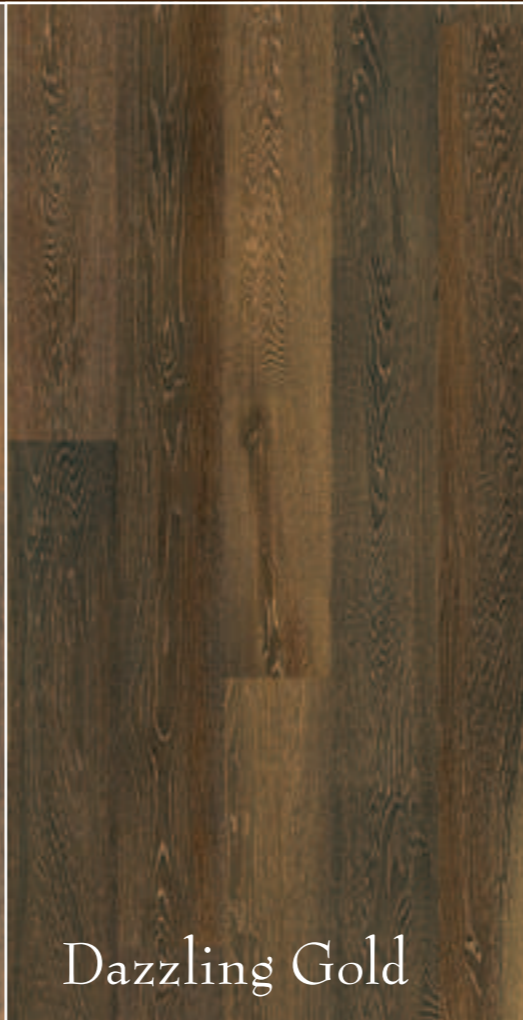

Luxury Bronze

Antique Bronze

Gracious Silver

Luxury Bronze

Luxury Bronze

Groovy Gold

Dazzling Gold

Groovy Gold

Silver & Gold

Smashing Silver
15/4 1830x189mm

Oxi Silver
15/4 1830x189mm

Gracious Silver
15/4 1830x189mm

Rough Copper
15/4 1830x189mm

Luxury Bronze
15/4 1830x189mm

Antique Bronze
15/4 1830x189mm

Groovy Gold
15/4 1830x189mm