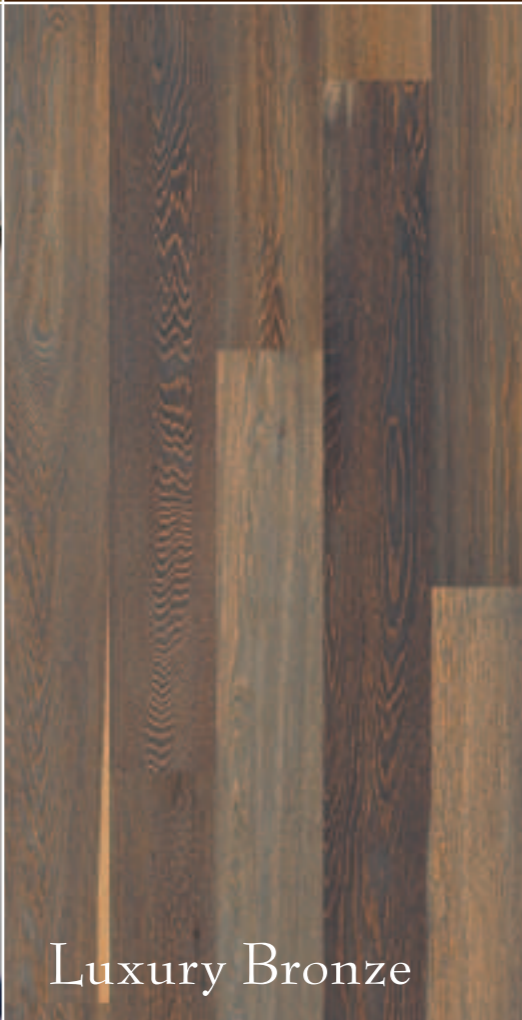

Luxury Bronze

Antique Bronze

Gracious Silver

Luxury Bronze

Luxury Bronze

Groovy Gold

Dazzling Gold

Groovy Gold

Silver & Gold

Smashing Silver
15/4 1830x189mm

Oxi Silver
15/4 1830x189mm

Gracious Silver
15/4 1830x189mm

Rough Copper
15/4 1830x189mm

Luxury Bronze
15/4 1830x189mm

Antique Bronze
15/4 1830x189mm

Groovy Gold
15/4 1830x189mm